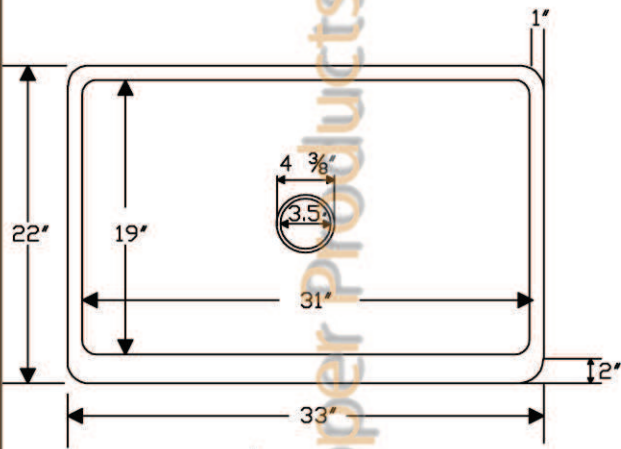

# ITEM # KASDB33229 33" KITCHEN APRON SINGLE BOWL SINK

OUTER DIMENSIONS: 33"X22"X9"

INNER DIMENSIONS: 31"X19"X9"

DRAIN SIZE: 3.5" STANDARD

MATERIAL GAUGE: 14

**IMPORTANT:** THIS PRODUCT IS HAND CRAFTED AND SMALL VARIANCES MAY OCCUR. DIMENSIONS MAY VARY UP TO 1/4". DO NOT MAKE ANY INSTALLATION CUTS UNTIL YOU RECEIVE YOUR SINK.