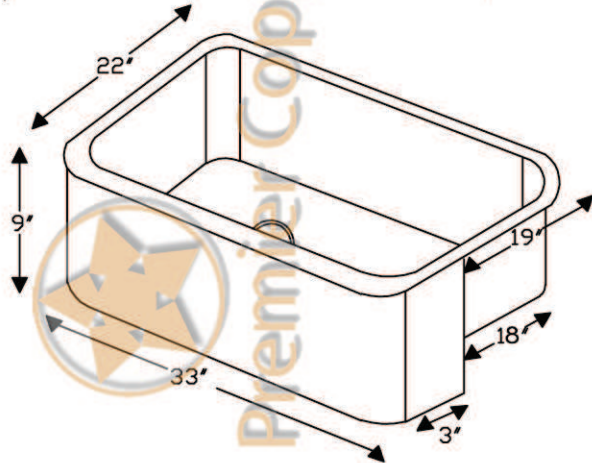

# ITEM # KASDB33229 33" KITCHEN APRON SINGLE BOWL SINK

OUTER DIMENSIONS: 33"X22"X9"

INNER DIMENSIONS: 31"X19"X9"

DRAIN SIZE: 3.5" STANDARD

MATERIAL GAUGE: 14

**IMPORTANT:** THIS PRODUCT IS HAND CRAFTED AND SMALL VARIANCES MAY OCCUR. DIMENSIONS MAY VARY UP TO 1/4". DO NOT MAKE ANY INSTALLATION CUTS UNTIL YOU RECEIVE YOUR SINK.